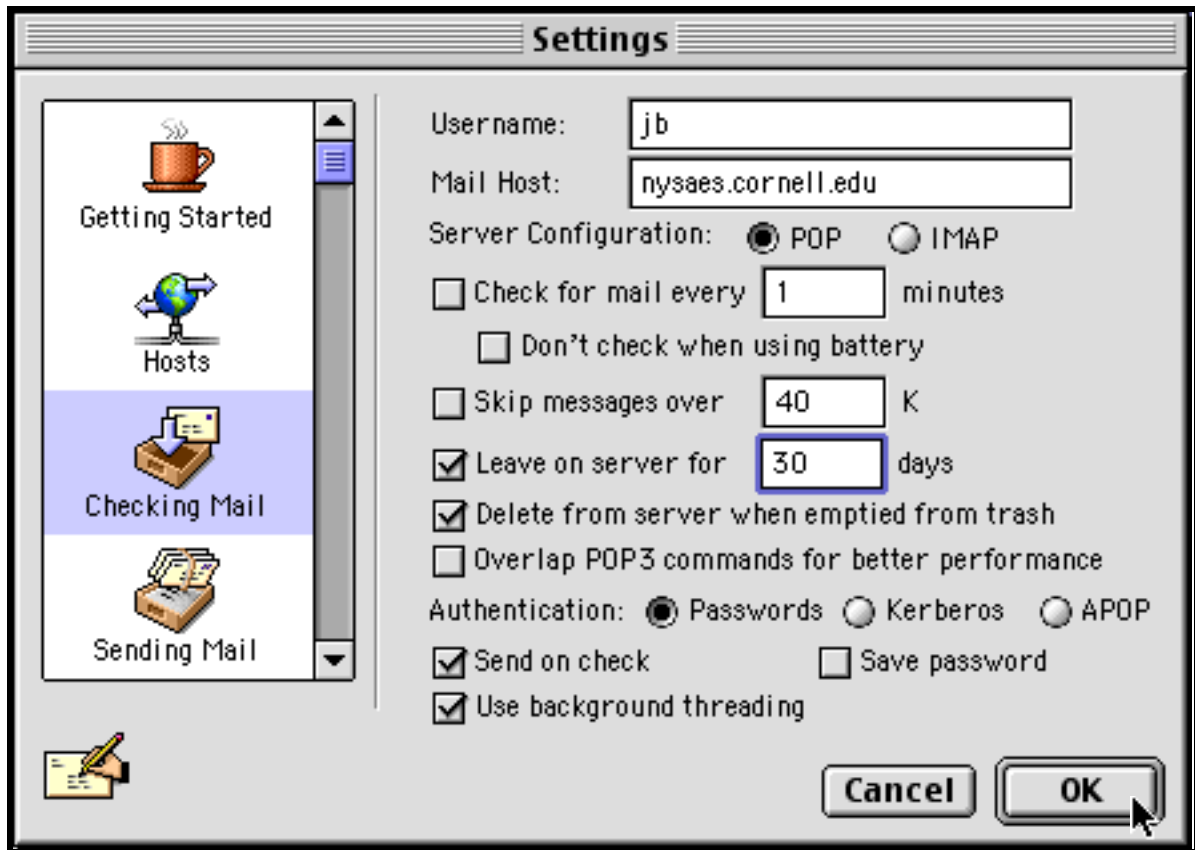

New York State Agricultural Experiment Station  
Geneva, New York

Computer Centre: 399/ 6-Feb-01

**Eudora settings**

The following 'Checking Mail' settings are recommended if an e-mailbox is to be accessed from more than one client computer:

**Note particularly** the box 'Delete from server when emptied from trash'. Unless this box is checked, mail will remain on the server despite the fact that you may have deleted it from your inbox. Over time this will place a major burden on capacity of the Station mail server.